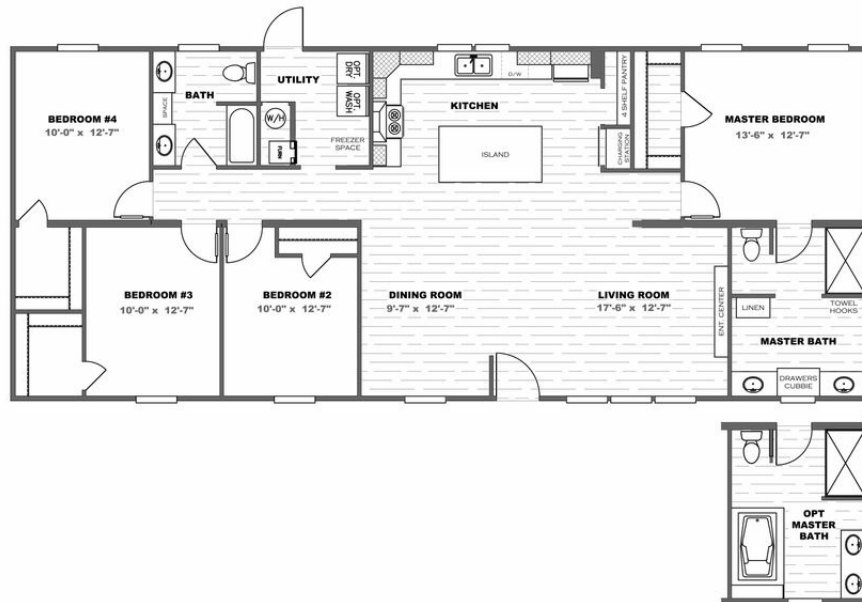

### BRENTWOOD-NEW ARRIVAL!

Model number: 34MVP28644AH19

**4 beds • 2 baths • 1792 sq.ft. • 28' width • 64' depth**

Our home building facilities invest in continuous product and process improvements. Plans, dimensions, features, materials, specifications and availability are subject to change without notice or obligation. Renderings and floor plans are representative likenesses of our homes and may differ from the actual homes. We invite you to tour a Home Center near you and inspect the highest value in quality housing available or call (731) 285-0310 to speak with a Home Consultant. Copyright 2017, CMH. All rights reserved.

## BRENTWOOD-NEW ARRIVAL!

Model number: 34MVP28644AH19

4 beds • 2 baths • 1792 sq.ft. • 28' width • 64' depth

Our home building facilities invest in continuous product and process improvements. Plans, dimensions, features, materials, specifications and availability are subject to change without notice or obligation. Renderings and floor plans are representative likenesses of our homes and may differ from the actual homes. We invite you to tour a Home Center near you and inspect the highest value in quality housing available or call (731) 285-0310 to speak with a Home Consultant. Copyright 2017, CMH. All rights reserved.