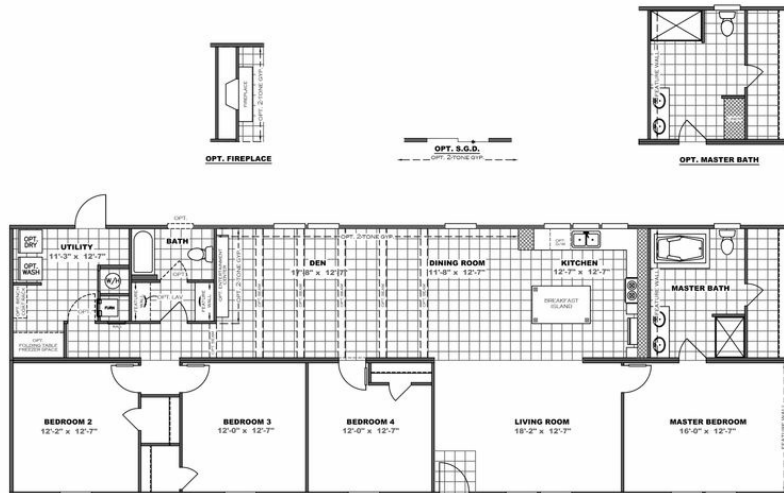

GATLINBURG-FIREPLACE!

GATLINBURG-FIREPLACE! Model number: 34TRA28764DH19

4 beds • 2 baths • 2128 sq.ft. • 28' width • 76' depth

Our home building facilities invest in continuous product and process improvements. Plans, dimensions, features, materials, specifications and availability are subject to change without notice or obligation. Renderings and floor plans are representative likenesses of our homes and may differ from the actual homes. We invite you to tour a Home Center near you and inspect the highest value in quality housing available or call (731) 285-0310 to speak with a Home Consultant. Copyright 2017, CMH. All rights reserved.