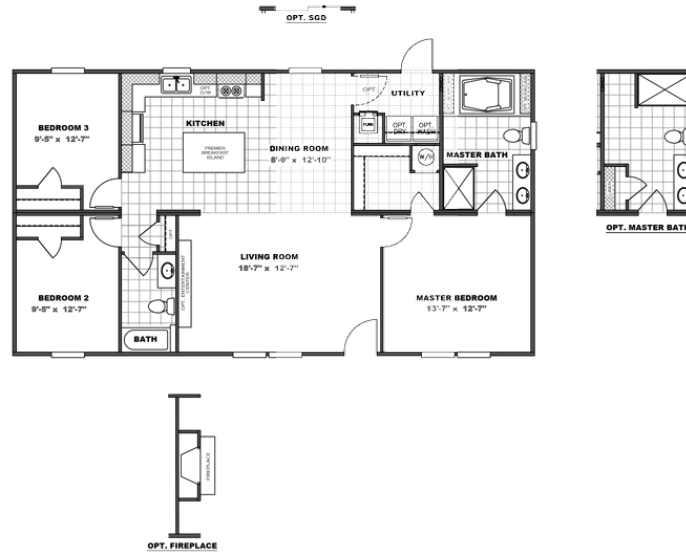

The Topaz

The Topaz

Model number: 34TRA28483AH20

3 beds • 2 baths • 1344 sq.ft. • 28' width • 48' depth

Our home building facilities invest in continuous product and process improvements. Plans, dimensions, features, materials, specifications and availability are subject to change without notice or obligation. Renderings and floor plans are representative likenesses of our homes and may differ from the actual homes. We invite you to tour a Home Center near you and inspect the highest value in quality housing available or call (731) 285-0310 to speak with a Home Consultant. Copyright 2017, CMH. All rights reserved.

(731) 285-0310

The Topaz

The Topaz Model number: 34TRA28483AH20

3 beds • 2 baths • 1344 sq.ft. • 28' width • 48' depth

Our home building facilities invest in continuous product and process improvements. Plans, dimensions, features, materials, specifications and availability are subject to change without notice or obligation. Renderings and floor plans are representative likenesses of our homes and may differ from the actual homes. We invite you to tour a Home Center near you and inspect the highest value in quality housing available or call (731) 285-0310 to speak with a Home Consultant. Copyright 2017, CMH. All rights reserved.