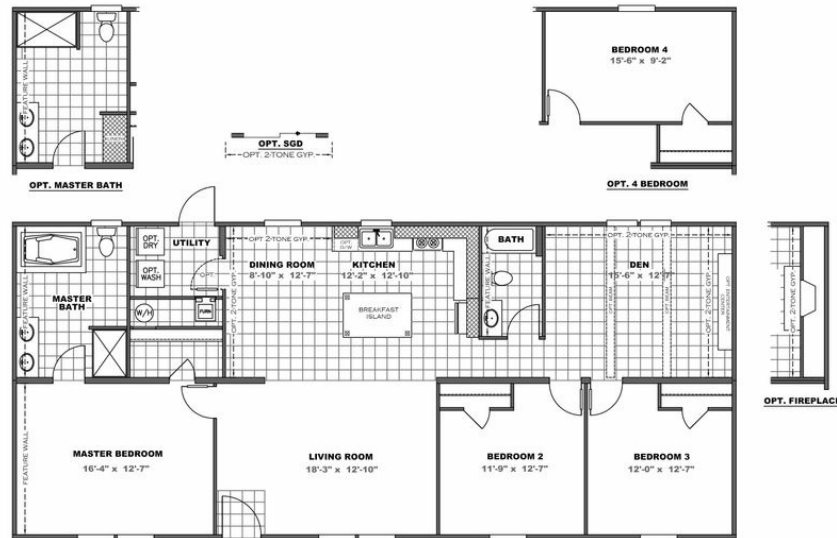

The Turquoise

The Turquoise

Model number: 34TRA28603BH20

3 beds • 2 baths • 1680 sq.ft. • 28' width • 60' depth

Our home building facilities invest in continuous product and process improvements. Plans, dimensions, features, materials, specifications and availability are subject to change without notice or obligation. Renderings and floor plans are representative likenesses of our homes and may differ from the actual homes. We invite you to tour a Home Center near you and inspect the highest value in quality housing available or call (731) 285-0310 to speak with a Home Consultant. Copyright 2017, CMH. All rights reserved.