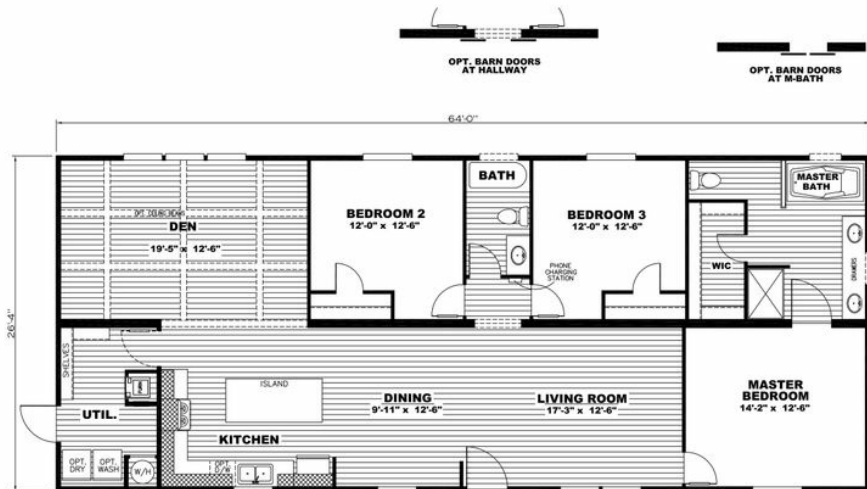

The Sapphire

The Sapphire

Model number: 37VLV28643AH19

3 beds • 2 baths • 1792 sq.ft. • 28' width • 64' depth

Our home building facilities invest in continuous product and process improvements. Plans, dimensions, features, materials, specifications and availability are subject to change without notice or obligation. Renderings and floor plans are representative likenesses of our homes and may differ from the actual homes. We invite you to tour a Home Center near you and inspect the highest value in quality housing available or call (731) 285-0310 to speak with a Home Consultant. Copyright 2017, CMH. All rights reserved.