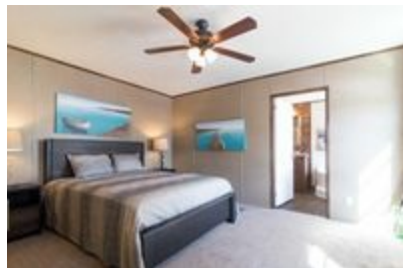

The Sunstone

The Sunstone

Model number: 37FAC16602BH19

2 beds • 2 baths • 960 sq.ft. • 16' width • 60' depth

Our home building facilities invest in continuous product and process improvements. Plans, dimensions, features, materials, specifications and availability are subject to change without notice or obligation. Renderings and floor plans are representative likenesses of our homes and may differ from the actual homes. We invite you to tour a Home Center near you and inspect the highest value in quality housing available or call (731) 285-0310 to speak with a Home Consultant. Copyright 2017, CMH. All rights reserved.

(731) 285-0310

The Sunstone

The Sunstone Model number: 37FAC16602BH19

2 beds • 2 baths • 960 sq.ft. • 16' width • 60' depth

Our home building facilities invest in continuous product and process improvements. Plans, dimensions, features, materials, specifications and availability are subject to change without notice or obligation. Renderings and floor plans are representative likenesses of our homes and may differ from the actual homes. We invite you to tour a Home Center near you and inspect the highest value in quality housing available or call (731) 285-0310 to speak with a Home Consultant. Copyright 2017, CMH. All rights reserved.