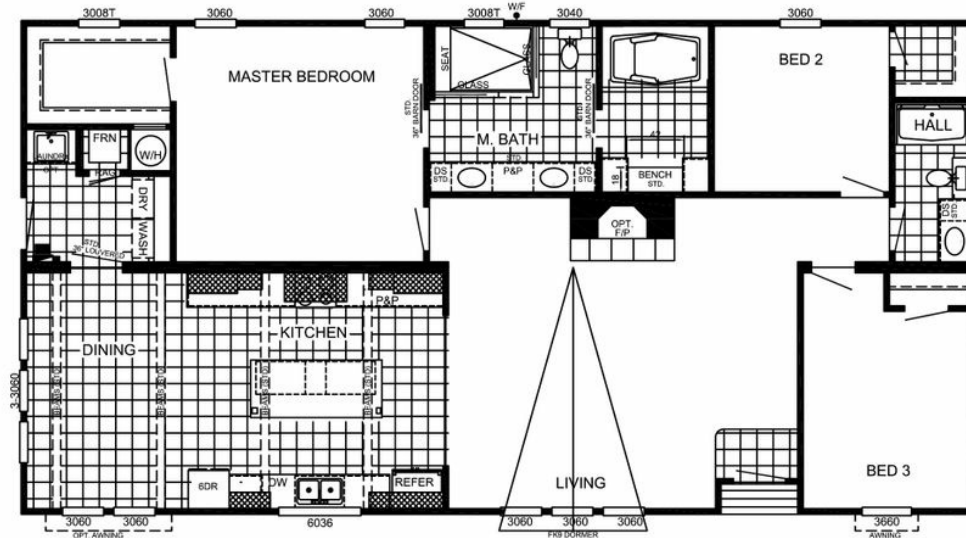

The Ruby

The Ruby

Model number: 43EST32583AH20

3 beds • 2 baths • 1856 sq.ft. • 32' width • 58' depth

Our home building facilities invest in continuous product and process improvements. Plans, dimensions, features, materials, specifications and availability are subject to change without notice or obligation. Renderings and floor plans are representative likenesses of our homes and may differ from the actual homes. We invite you to tour a Home Center near you and inspect the highest value in quality housing available or call (731) 285-0310 to speak with a Home Consultant. Copyright 2017, CMH. All rights reserved.

The Ruby Model number: 43EST32583AH20

3 beds • 2 baths • 1856 sq.ft. • 32' width • 58' depth

Our home building facilities invest in continuous product and process improvements. Plans, dimensions, features, materials, specifications and availability are subject to change without notice or obligation. Renderings and floor plans are representative likenesses of our homes and may differ from the actual homes. We invite you to tour a Home Center near you and inspect the highest value in quality housing available or call (731) 285-0310 to speak with a Home Consultant. Copyright 2017, CMH. All rights reserved.