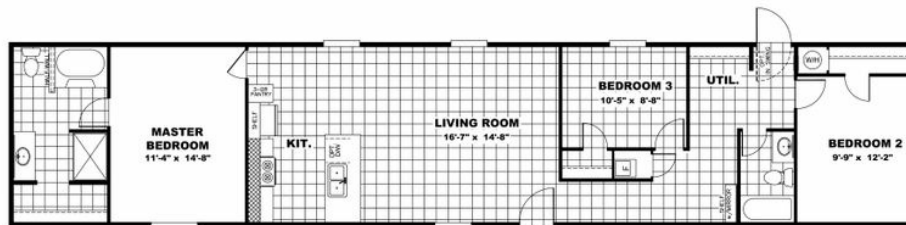

### **The Variscite-SOLD** Model number: 47TRS16763AH20

**3 beds • 2 baths • 1216 sq.ft. • 16' width • 76' depth**

Our home building facilities invest in continuous product and process improvements. Plans, dimensions, features, materials, specifications and availability are subject to change without notice or obligation. Renderings and floor plans are representative likenesses of our homes and may differ from the actual homes. We invite you to tour a Home Center near you and inspect the highest value in quality housing available or call (731) 285-0310 to speak with a Home Consultant. Copyright 2017, CMH. All rights reserved.

## The Variscite-SOLD Model number: 47TRS16763AH20

**3 beds • 2 baths • 1216 sq.ft. • 16' width • 76' depth**

Our home building facilities invest in continuous product and process improvements. Plans, dimensions, features, materials, specifications and availability are subject to change without notice or obligation. Renderings and floor plans are representative likenesses of our homes and may differ from the actual homes. We invite you to tour a Home Center near you and inspect the highest value in quality housing available or call (731) 285-0310 to speak with a Home Consultant. Copyright 2017, CMH. All rights reserved.